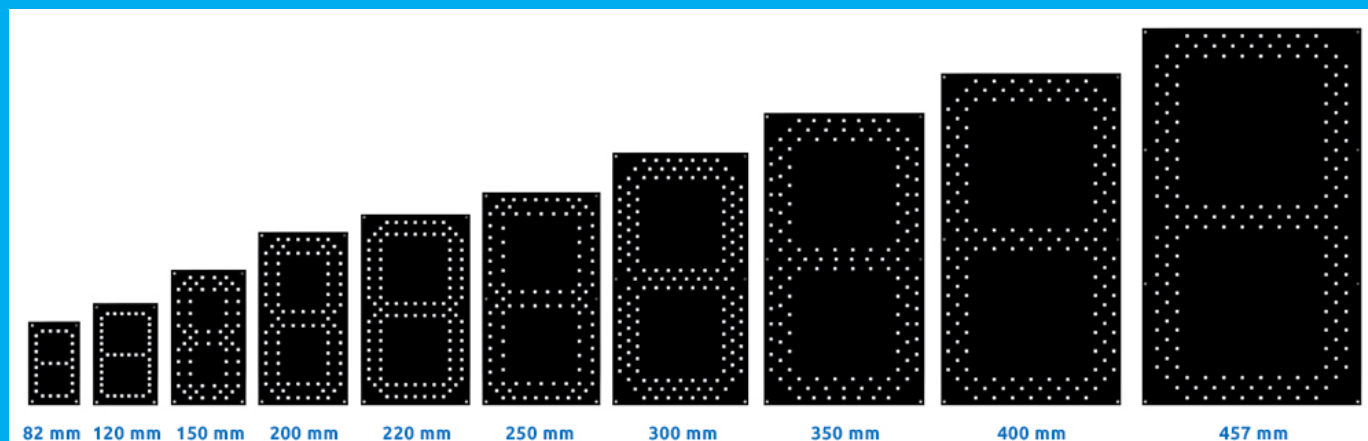

All digit sizes available

executions	
brightness (cd/m²)	>6000
colours	white, red, green, yellow, orange
IP rating	IP67
operating temp / humidity	-25°C~65°C / ~90%

BIS

FEEL FREE TO CONTACT US

**Request your individual, non-binding offer.
We will be happy to advise you.**

PWM GmbH & Co. KG
Koelner Strasse 120
51702 Bergneustadt (Germany)

T +49 (2261) 40 96 - 0
F +49 (2261) 40 96 - 120

info@pwm.com
www.pwm.com